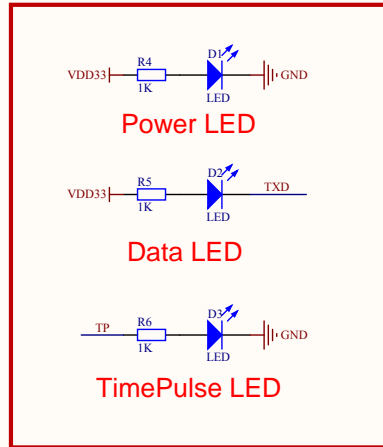

# HAOYU Electronics

Title		
Size	Number	Revision
A3		
Date:	2012-1-24	Sheet of
File:	E:\Sheet1.SchDoc	Drawn By: